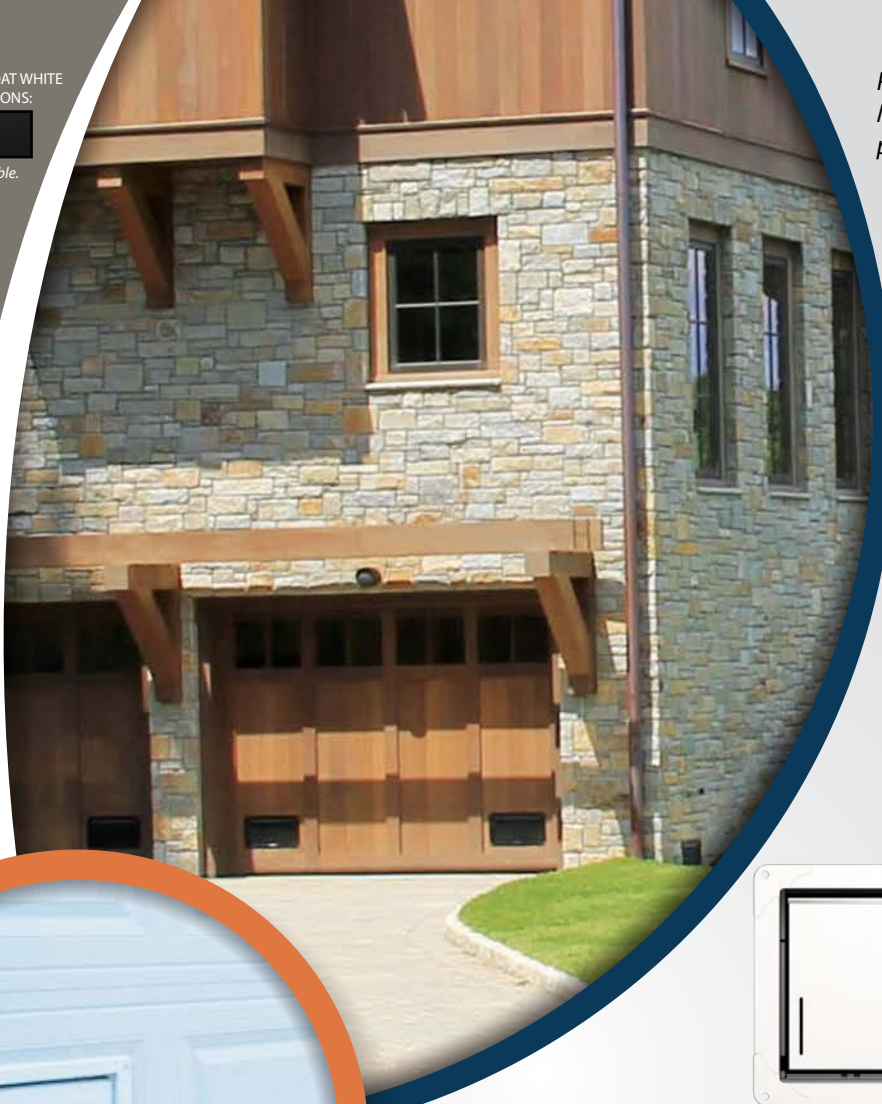

STANDARD FINISH POWDER COAT WHITE
POWDER COAT PAINT OPTIONS:

Custom colors also available.

*Pictured to the left:
Model #1540-524 in
powder coat black*

OVERHEAD GARAGE DOOR MODEL

The Overhead Garage Door Models are specifically designed for standard garage doors and other entry doors that open and close on a daily basis. They are an ideal retrofit, and are available in insulated style and dual function when situations call for natural air ventilation through the garage. Standard finish on all Overhead Garage Door Models is powder coat paint white.